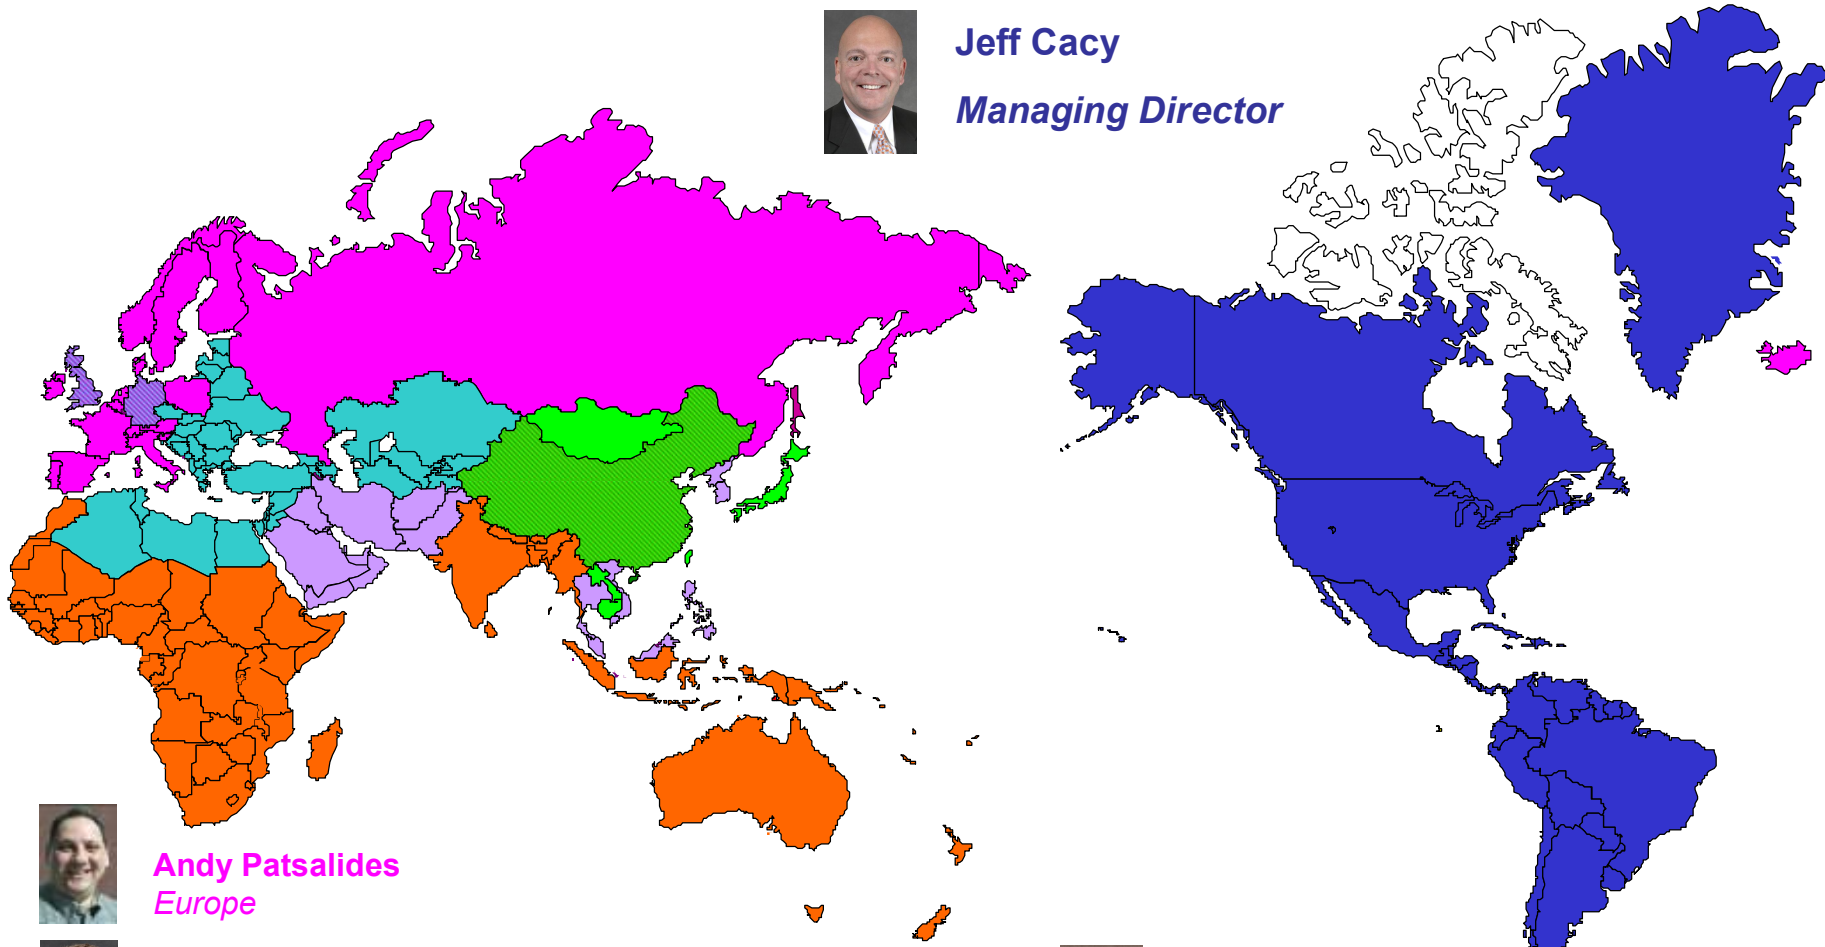

A world map is centered on the slide, rendered in a light beige or gold color against a dark blue background. The map shows the outlines of the continents, with a slight 3D effect. The text 'Airline Marketing Services' is overlaid on the map.

Airline Marketing Services

Airline Marketing Services Team

Jeff Cacy
Managing Director

Andy Patsalides
Europe

Dan Nevill
Europe, N. Africa, Asia

Patty Roberts
Africa, India, Oceania

Mikeline Meurs
Asia Pacific